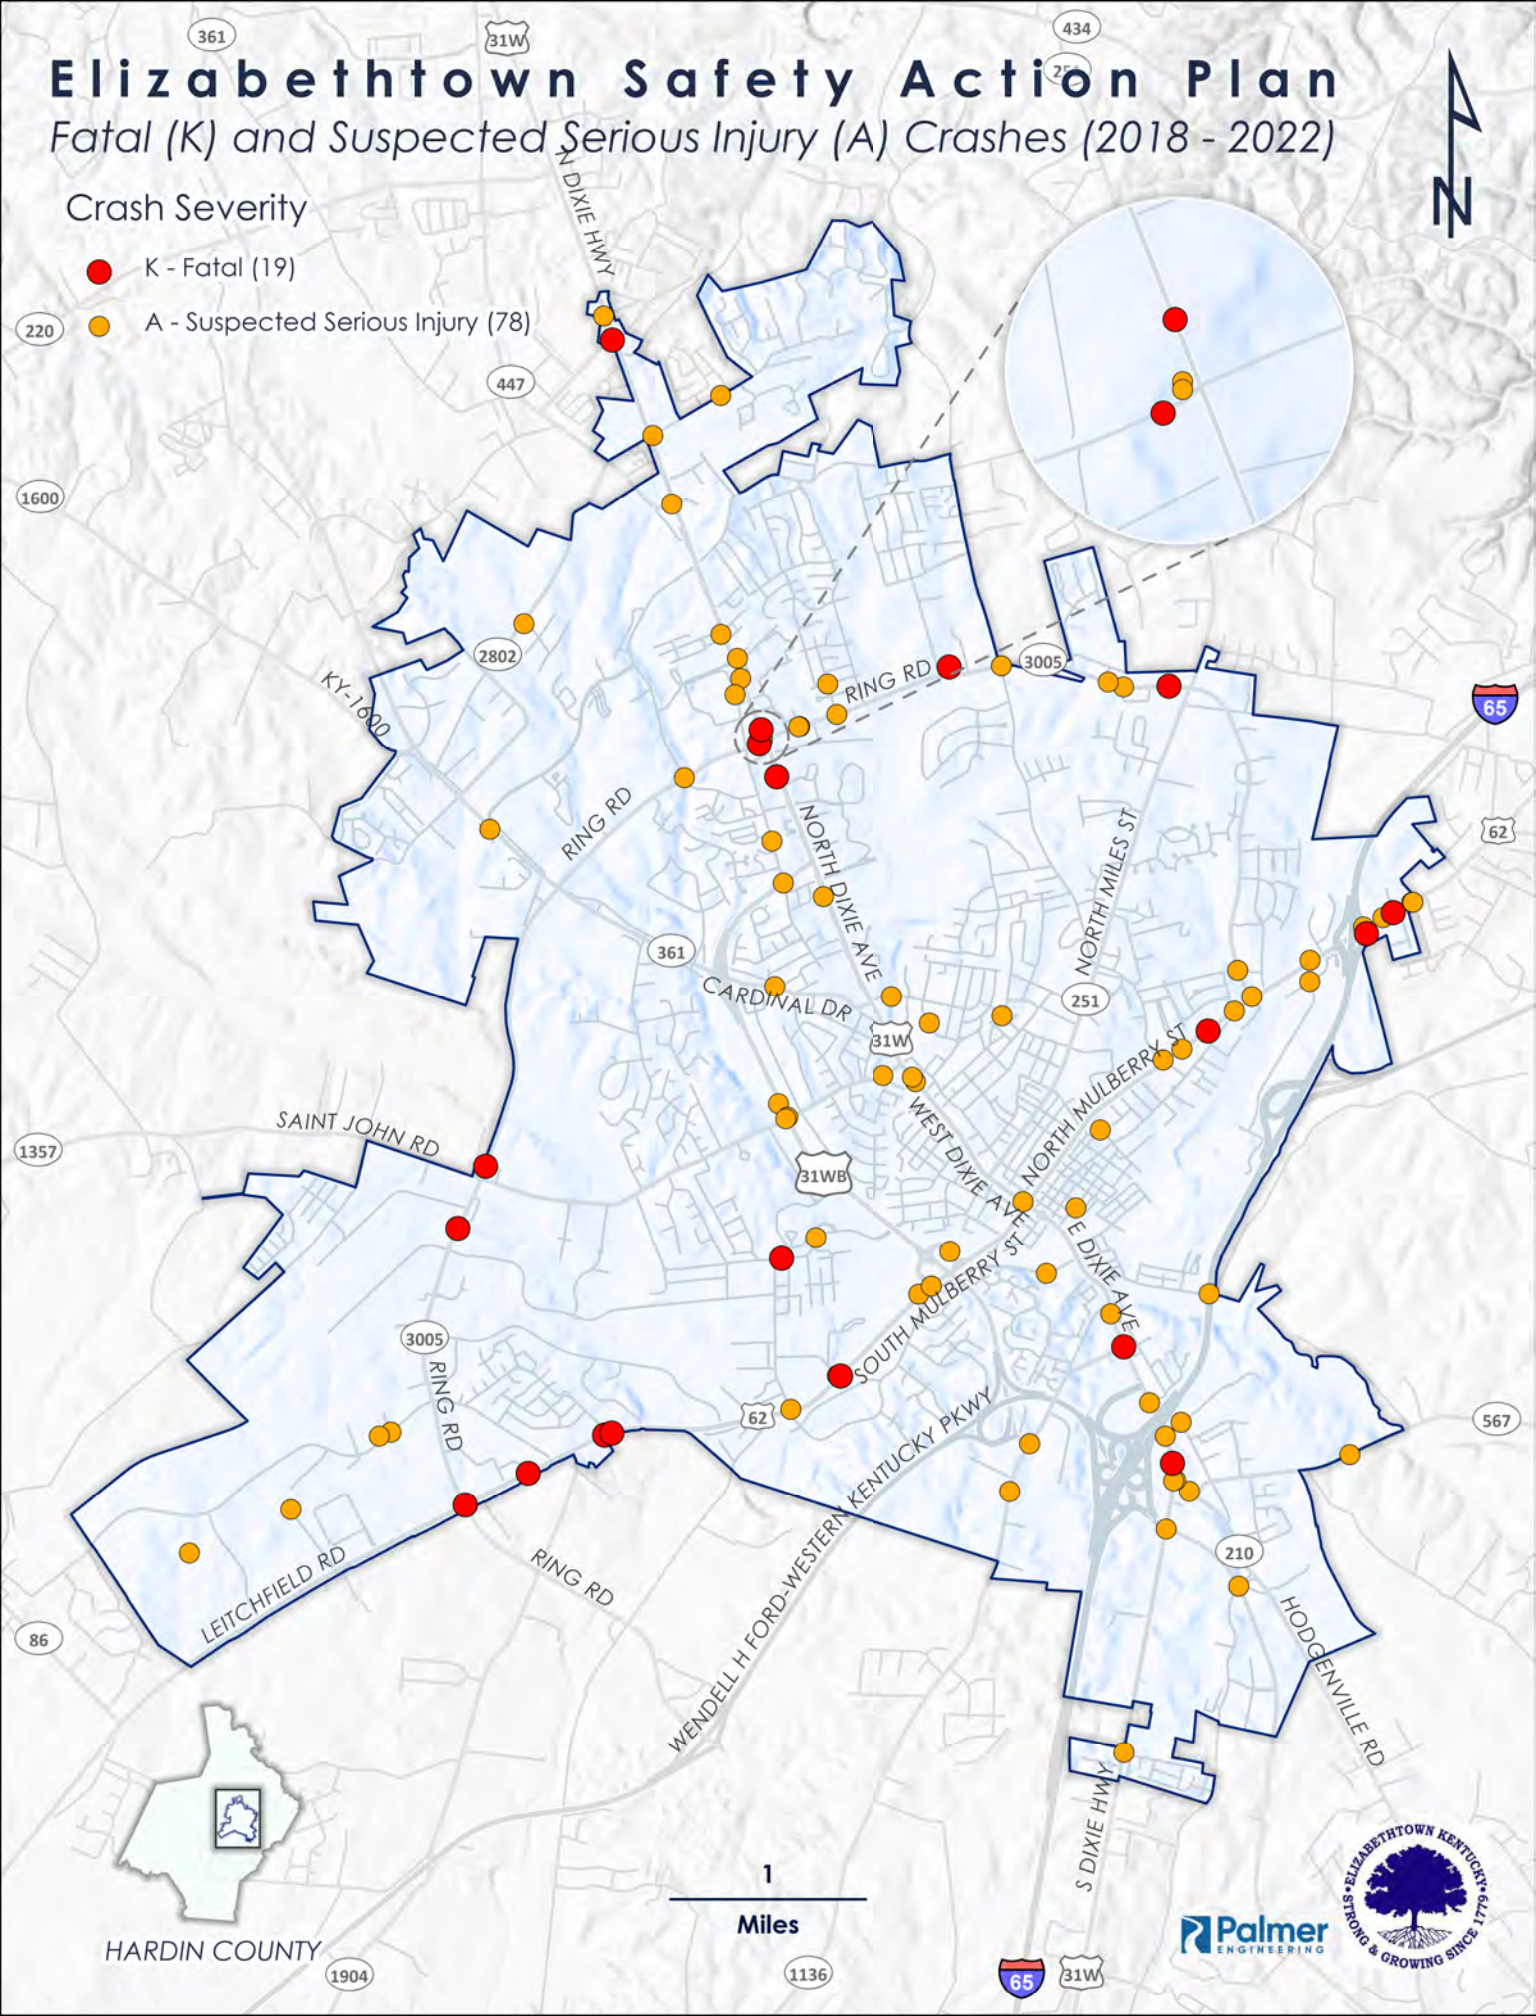

# Elizabethtown Safety Action Plan

## Fatal (K) and Suspected Serious Injury (A) Crashes (2018 - 2022)

### Crash Severity

- K - Fatal (19)
- A - Suspected Serious Injury (78)

HARDIN COUNTY

1 Miles