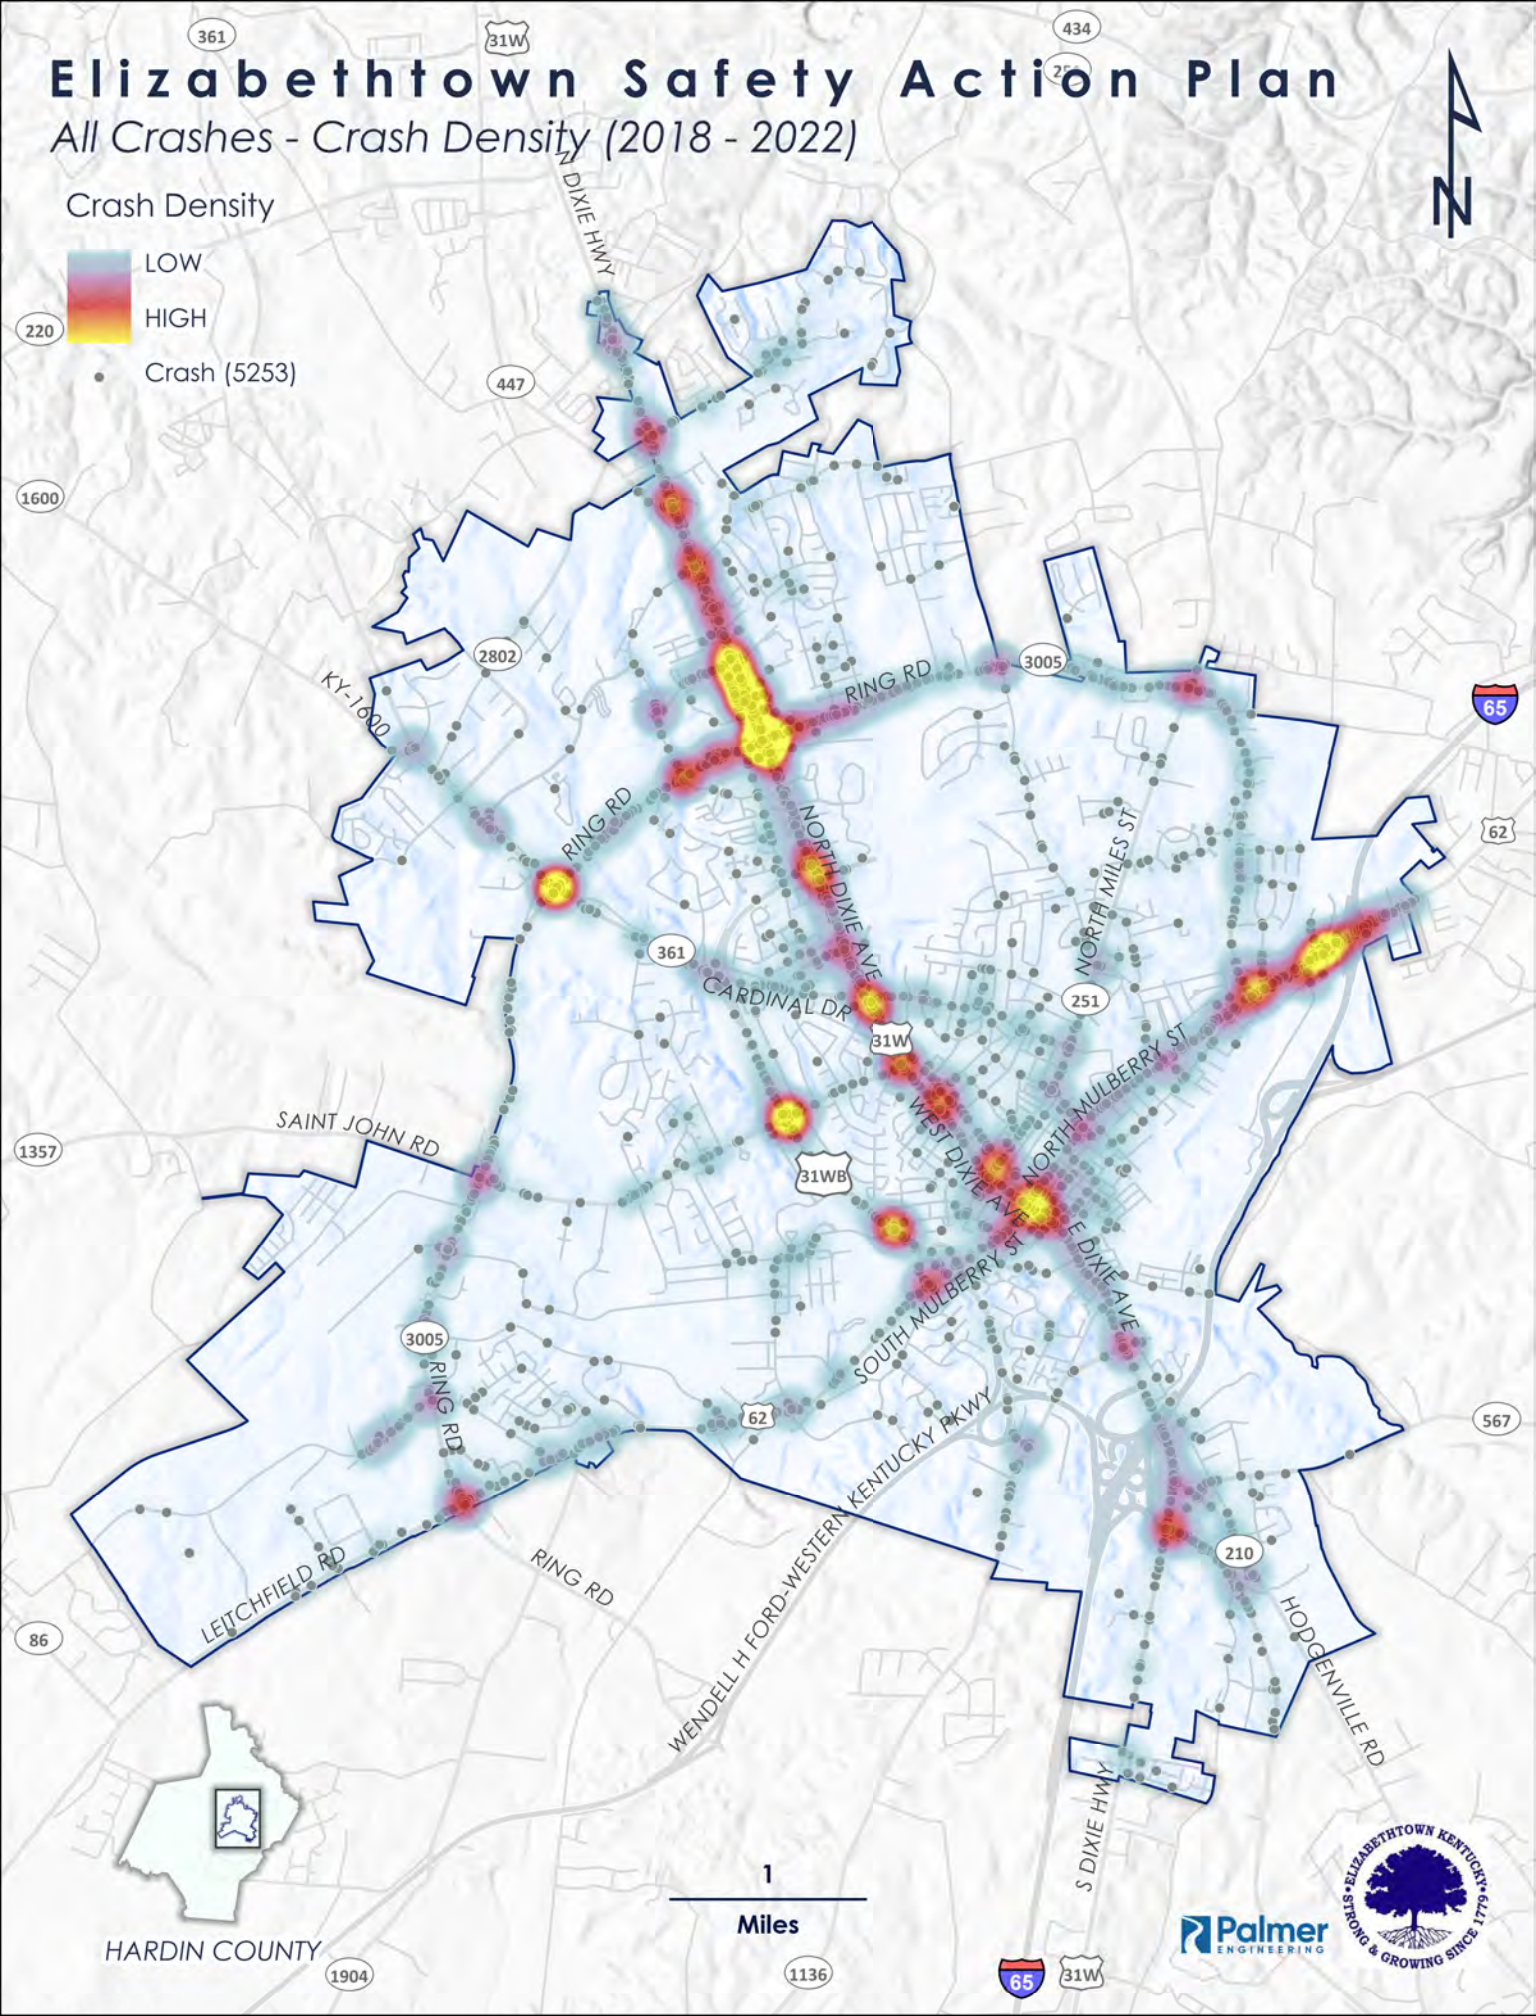

# Elizabethtown Safety Action Plan

## All Crashes - Crash Density (2018 - 2022)

Crash Density

● Crash (5253)

HARDIN COUNTY

1  
Miles